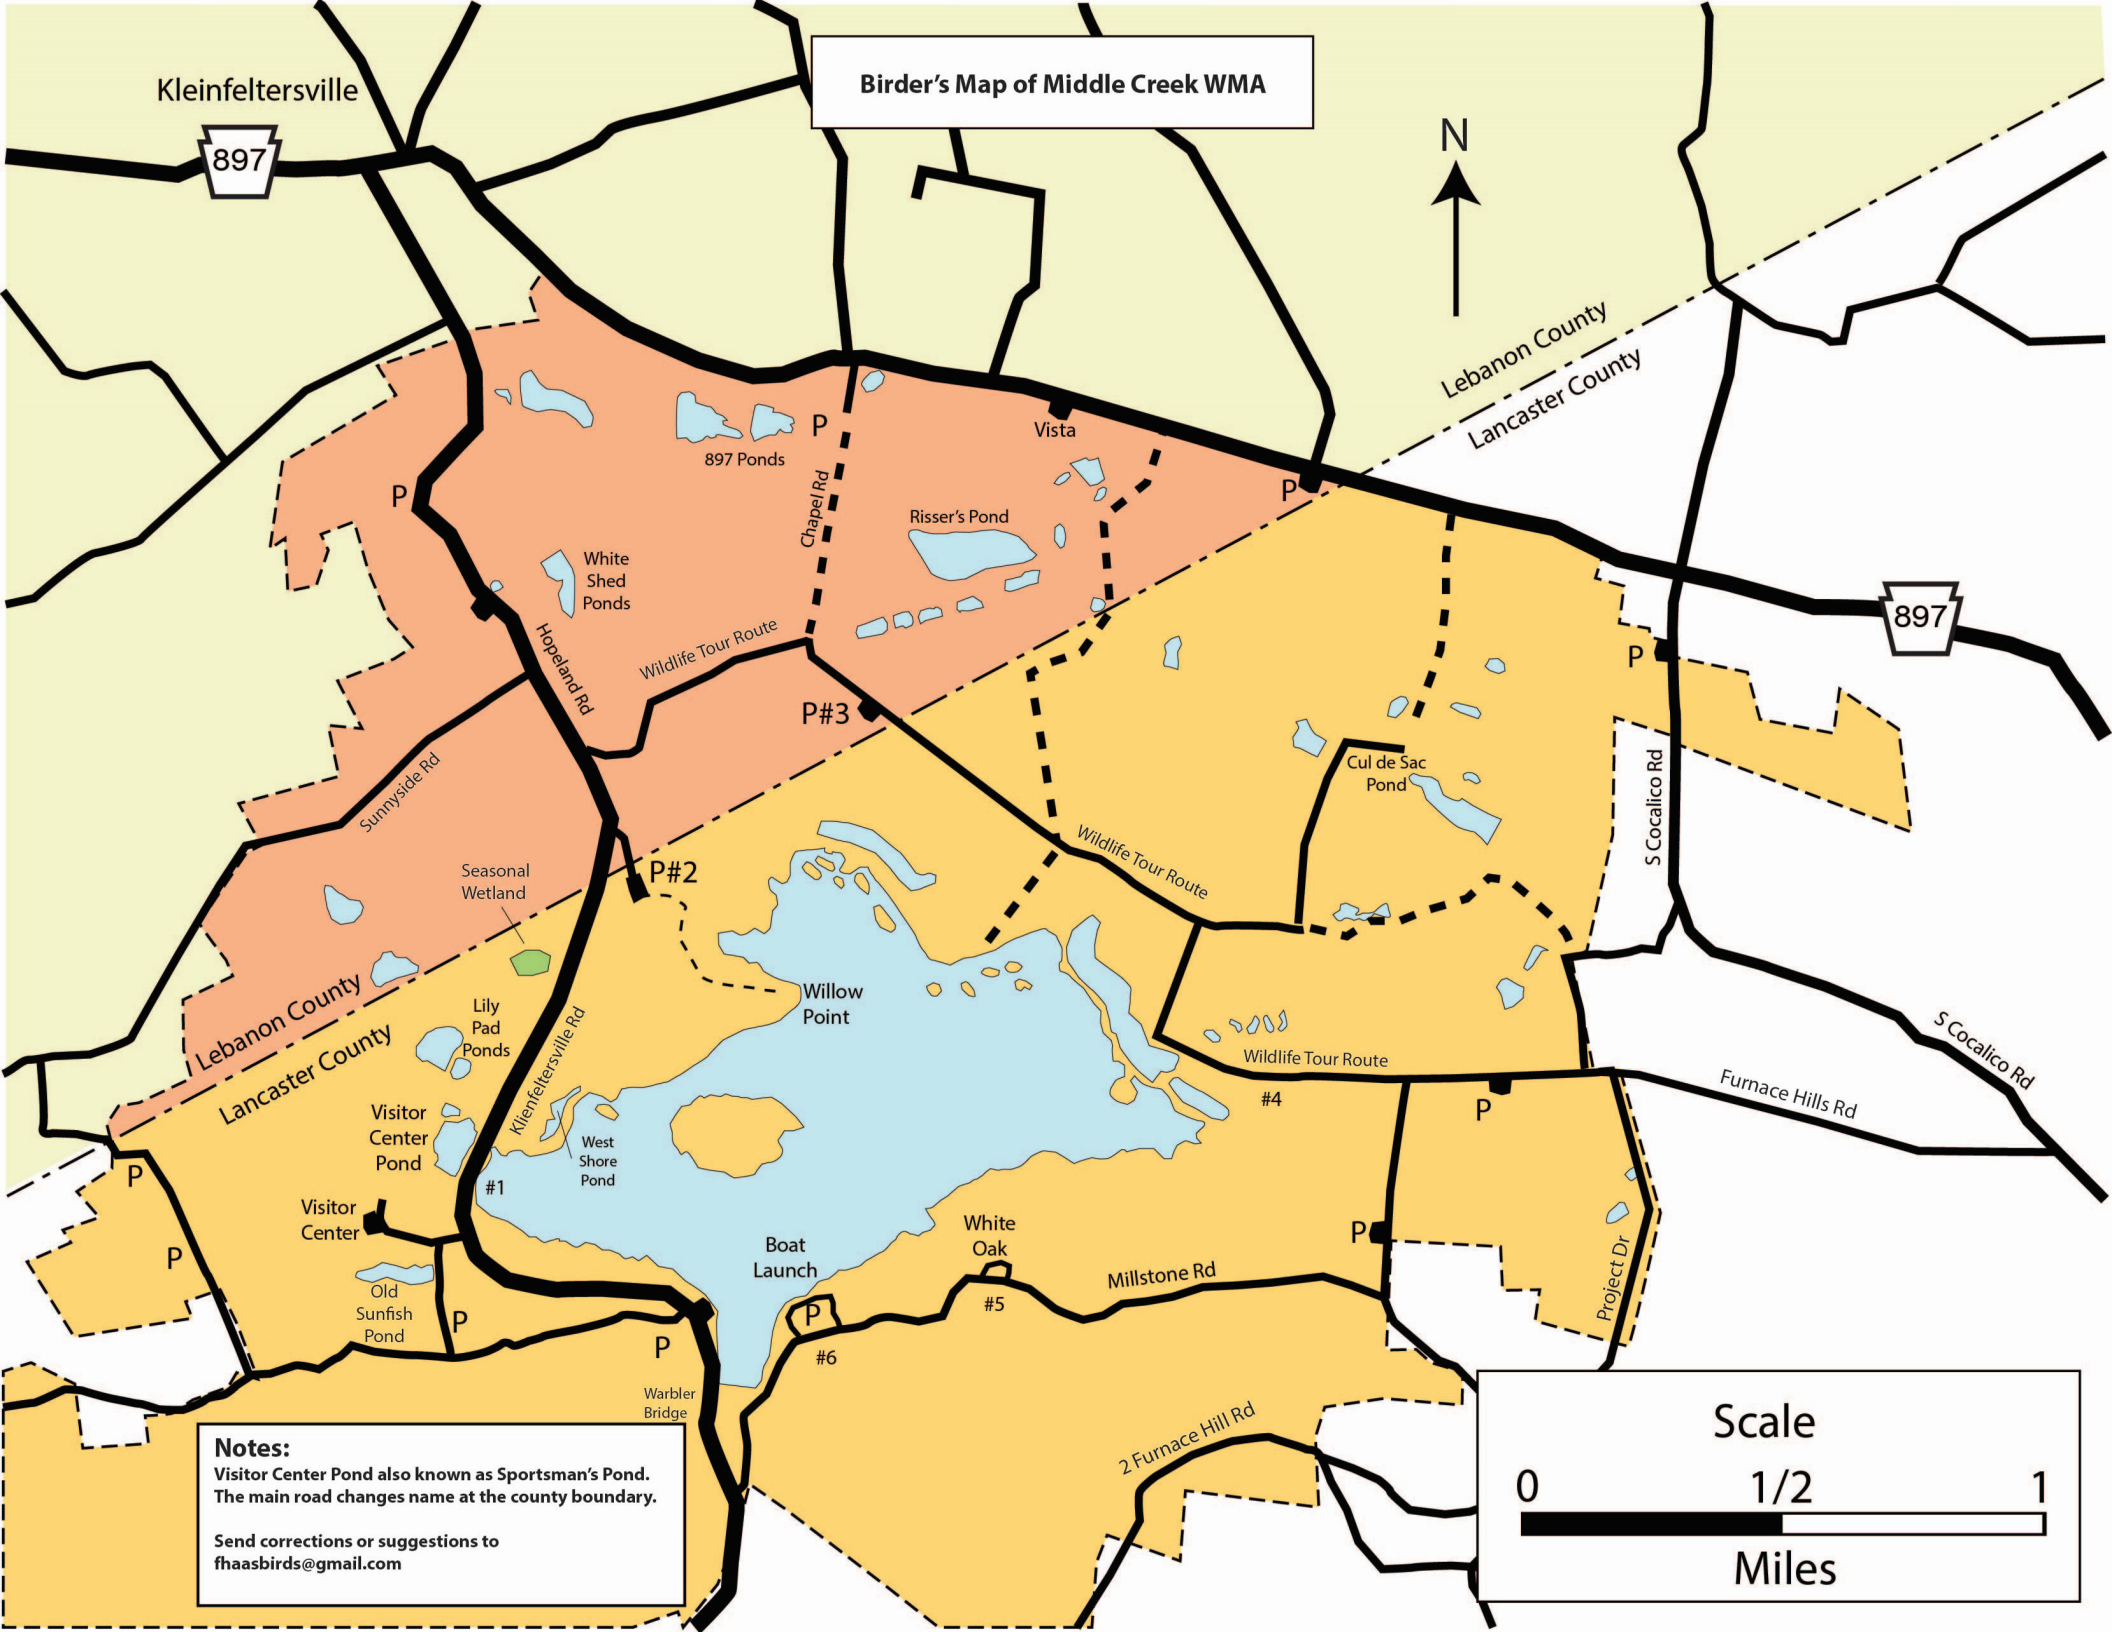

Birder's Map of Middle Creek WMA

Notes:
Visitor Center Pond also known as Sportsman's Pond.
The main road changes name at the county boundary.

Send corrections or suggestions to
fhaasbirds@gmail.com